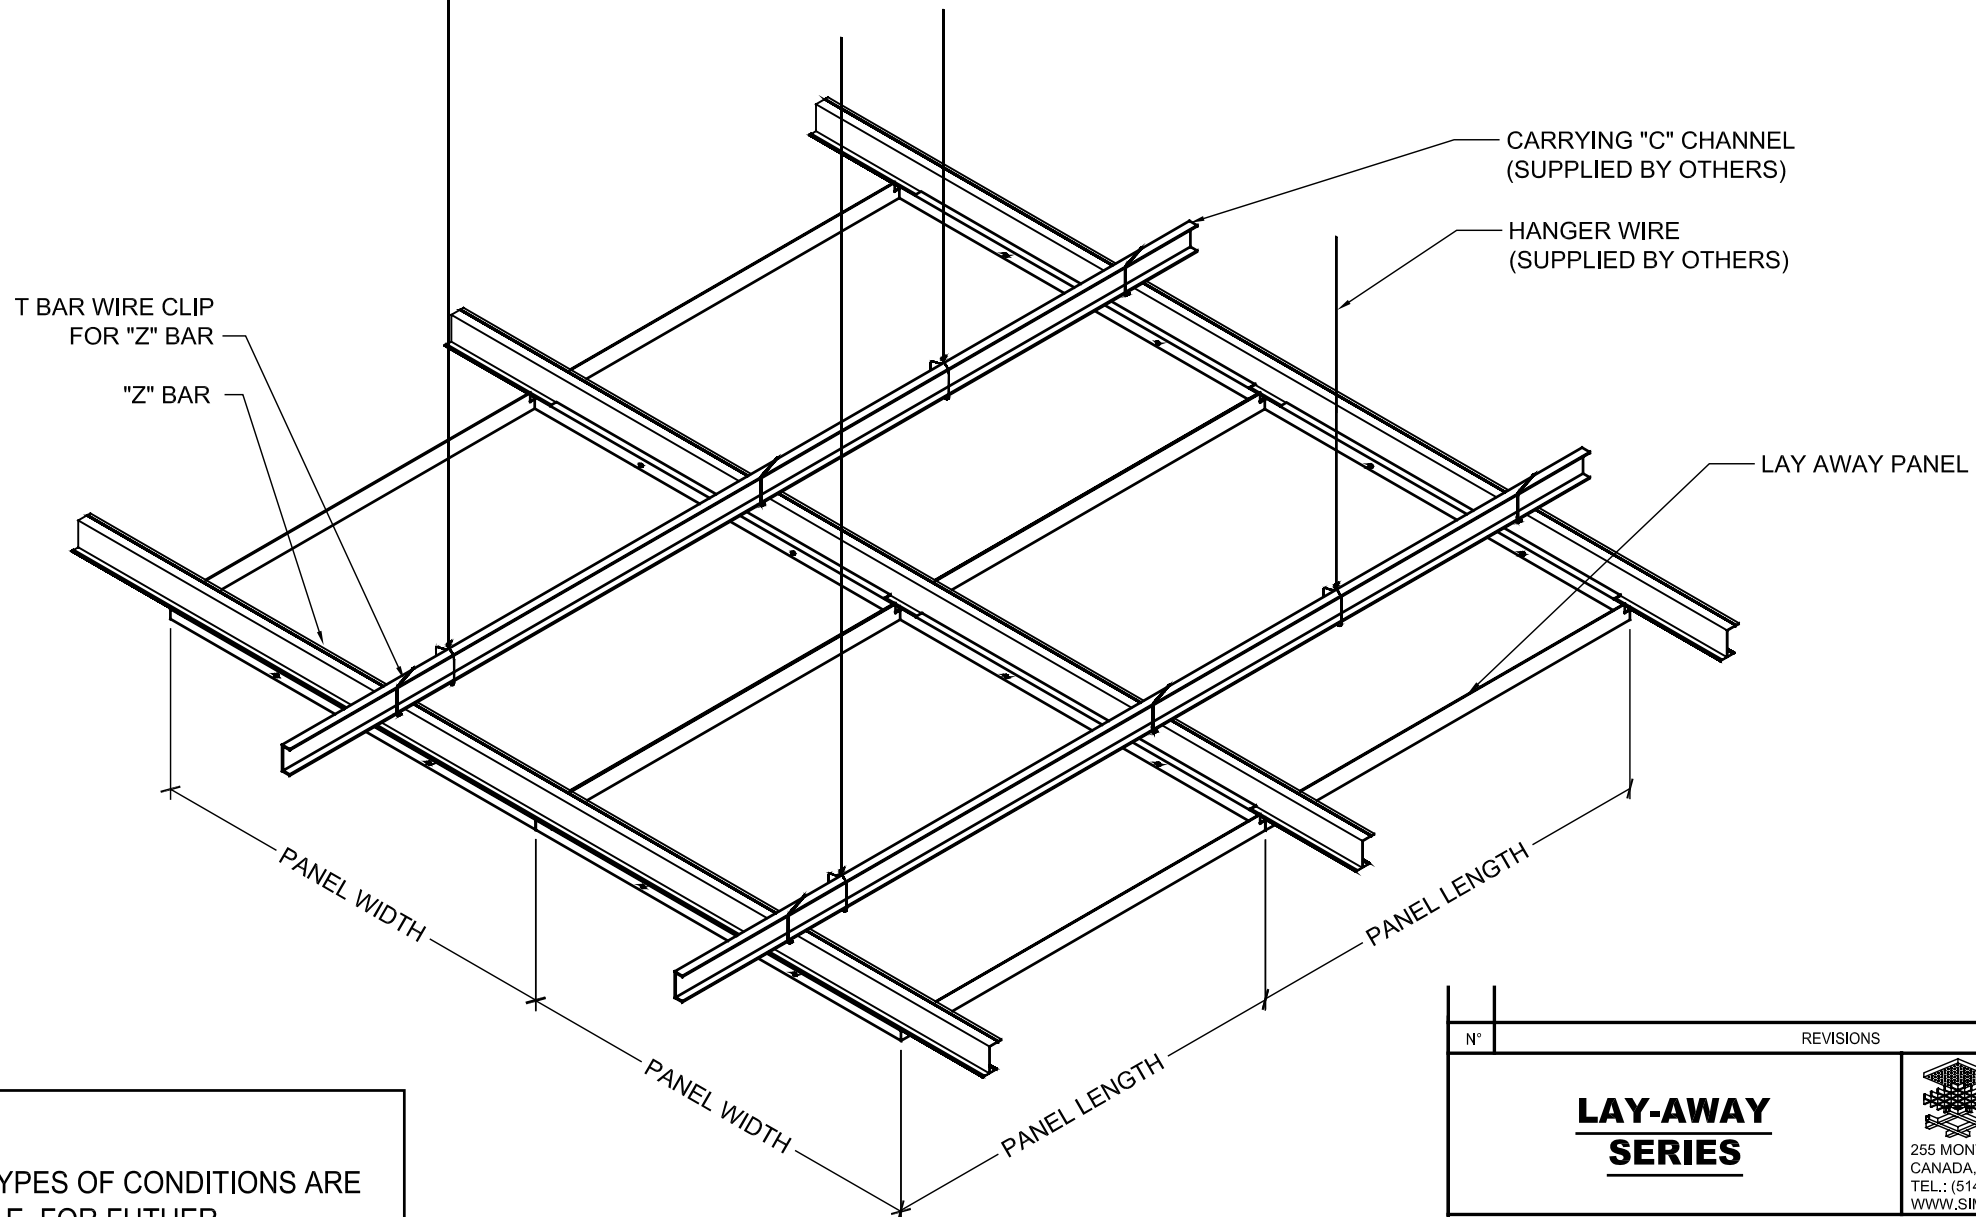

SIMPLEX LAY-AWAY SERIES
(ISOMETRIC VIEW)

NOTE:
OTHER TYPES OF CONDITIONS ARE AVAILABLE. FOR FUTHER INFORMATION PLEASE CONTACT US.
1-800-638-5726

N°	REVISIONS	DATE	BY
LAY-AWAY SERIES		 SIMPLEX CEILINGS A Division of Intalite Inc. 255 MONTPELLIER, VILLE ST-LAURENT (MONTREAL), QUEBEC, CANADA, H4N 2G3 TEL.: (514) 744-3323 FAX: (514) 744-2716 WWW.SIMPLEXCEILINGS.COM	
LAY-AWAY ISOMETRIC VIEW			
SCALE: NTS (UNLESS OTHERWISE STATED)	DRAWN BY: -	DATE: 16-SEPT-04	CHECKED: -
DRAWING N°: L-AWAY-ISO		REV. 	
<small>This drawing and all copies hereof, as well as all technical information appearing hereon are the property of SIMPLEX which reserves all rights of copyright. The same may not be used or reproduced, in whole or in part without the written permission of SIMPLEX.</small>		<small>Any copy hereof issued by SIMPLEX must be kept confidential and used by the recipient only for the specific purpose for which it is issued in conjunction with materials supplied or purchased and listed hereon.</small>	